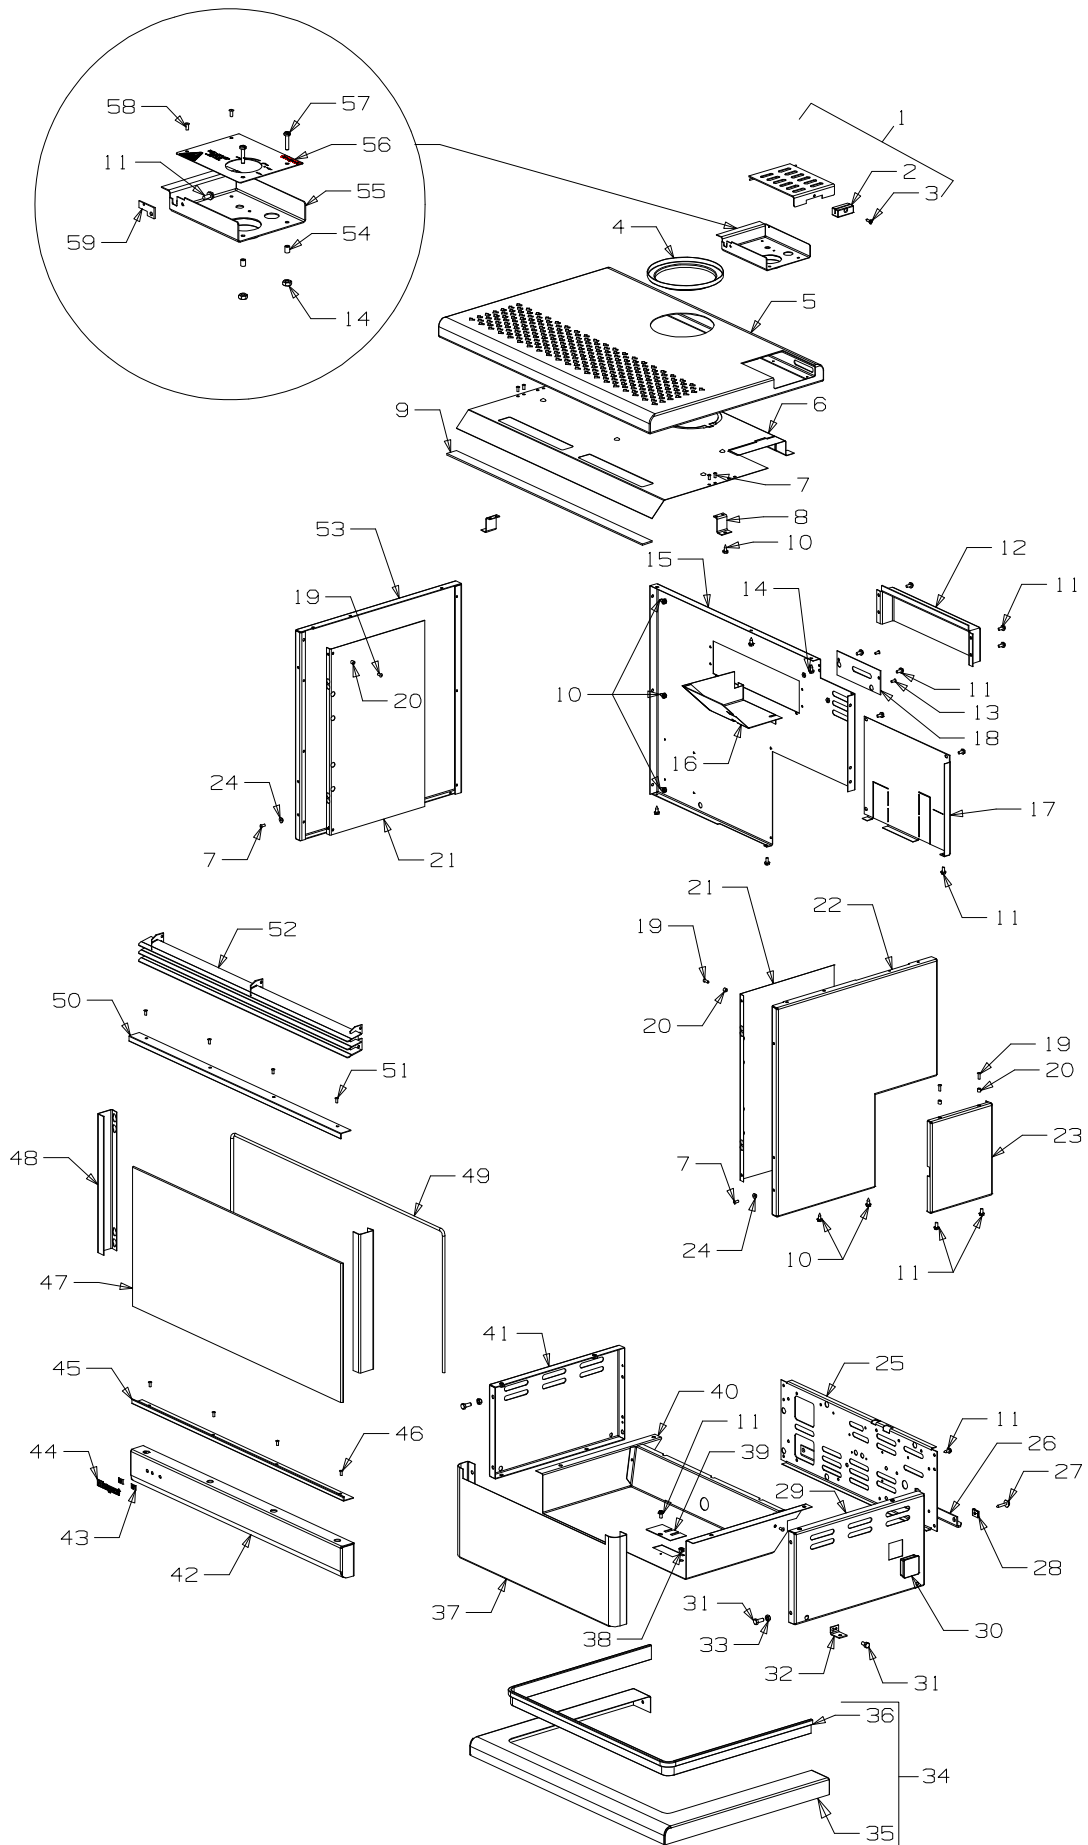

<i>Item No</i>	<i>Part No</i>	<i>Description</i>	<i>Qty</i>	<i>Item No</i>	<i>Part No</i>	<i>Description</i>	<i>Qty</i>
1	791078	Panel-Lid, Control - Black	1	31	501959	Screw, Set M6 x 12	10
2	588233	• Knob-Cover, Control Valve	1	32	986413	Bracket-Seismic Restraint	2
3	503004	• Screw, CSK No. 8 x 5/8"	1	33	501682	Nut, M6	6
4	791105	Collar-Flue - Black	1	34	991077	Foot Assy - Black	1
5	791090	Panel-Top - Black	1	35	791077	• Panel-Foot - Black	1
6	991023	Heatshield-Top Panel	1	36	786218	• Trim - Gold	1
7	586167	Rivet, 4.0 Dia x 4.8	16	37	791083	Panel-Pedestal, Front	
8	988082	Bracket-Mounting, Heatshield	2			- Black	1
9	700714	Tape - 3 x 25 x 610	1	38	588399	Bush-Plastic	2
10	503259	Screw, S/T 10 x .5	20	39	988652	Plate-Cover, Heatshield	1
11	503630	Screw, S/T 10 x .4	30	40	988291	Heatshield- Pedestal	1
12	791093	Cover-Rear, Diverter - Black	1	41	791084	Panel-Pedestal, LH Side	
13	503621	Screw, Pan M4 x 8	6			- Black	1
14	503622	Nut, M4 Hex Stainless	6	42	791110	Panel-Front - Black	1
15	791088	Panel-Rear - Black	1	43	503381	Push Fix, Spire	2
16	988442	Heatshield, Control Panel	1	44	584581	Badge - Gold	1
17	791091	Panel-Rear Access - Black	1	45	788528	Trim-Glass Retainer, Bottom	
18	791166	Panel-Access, Piezo - Black	1			- Black	1
19	501303	Rivet-Pop 4.0 Dia x 7.9	10	46	503627	Rivet, 4.0 Dia	20
20	986148	Spacer-Grille	4	47	988001	Glass - 5 x 655 x 295	1
21	988529	Heatshield-Side	2	48	791111	Panel-Trim, Glass - Black	2
22	791108	Panel-Side, RH - Black	1	49	790229	Tape-Glass, Flat 3 x 10	1
23	791080	Panel-Access, Control - Black	1	50	788527	Trim-Glass Retainer, Top	1
24	986149	Spacer-Front Panel	6	51	503704	Screw, S/T 8 x 0.5	4
25	791150	Panel-Fan Mount - Black	1	52	791153	Grille-3 Louvre - Black	1
26	995612	Bracket-Seismic Restraint	1	53	791109	Panel-Side, LH - Black	1
27	503459	Screw; S/T 12 x 25	6	54	988388	Spacer-Control Panel	2
28	503388	Nut-Spire	2	55	988430	Panel-Backing, Control - Black	1
29	791085	Panel-Pedestal, RH Side - Black	1	56	591156	Plate-Control Panel	1
30	586155	Plug-Switch Hole	1	57	503661	Screw, Pan M4 x 20	2
				58	503429	Rivet-Pop, 3.2 Dia x 4.8	8
				59	988435	Catch-Hinge, Lid	1