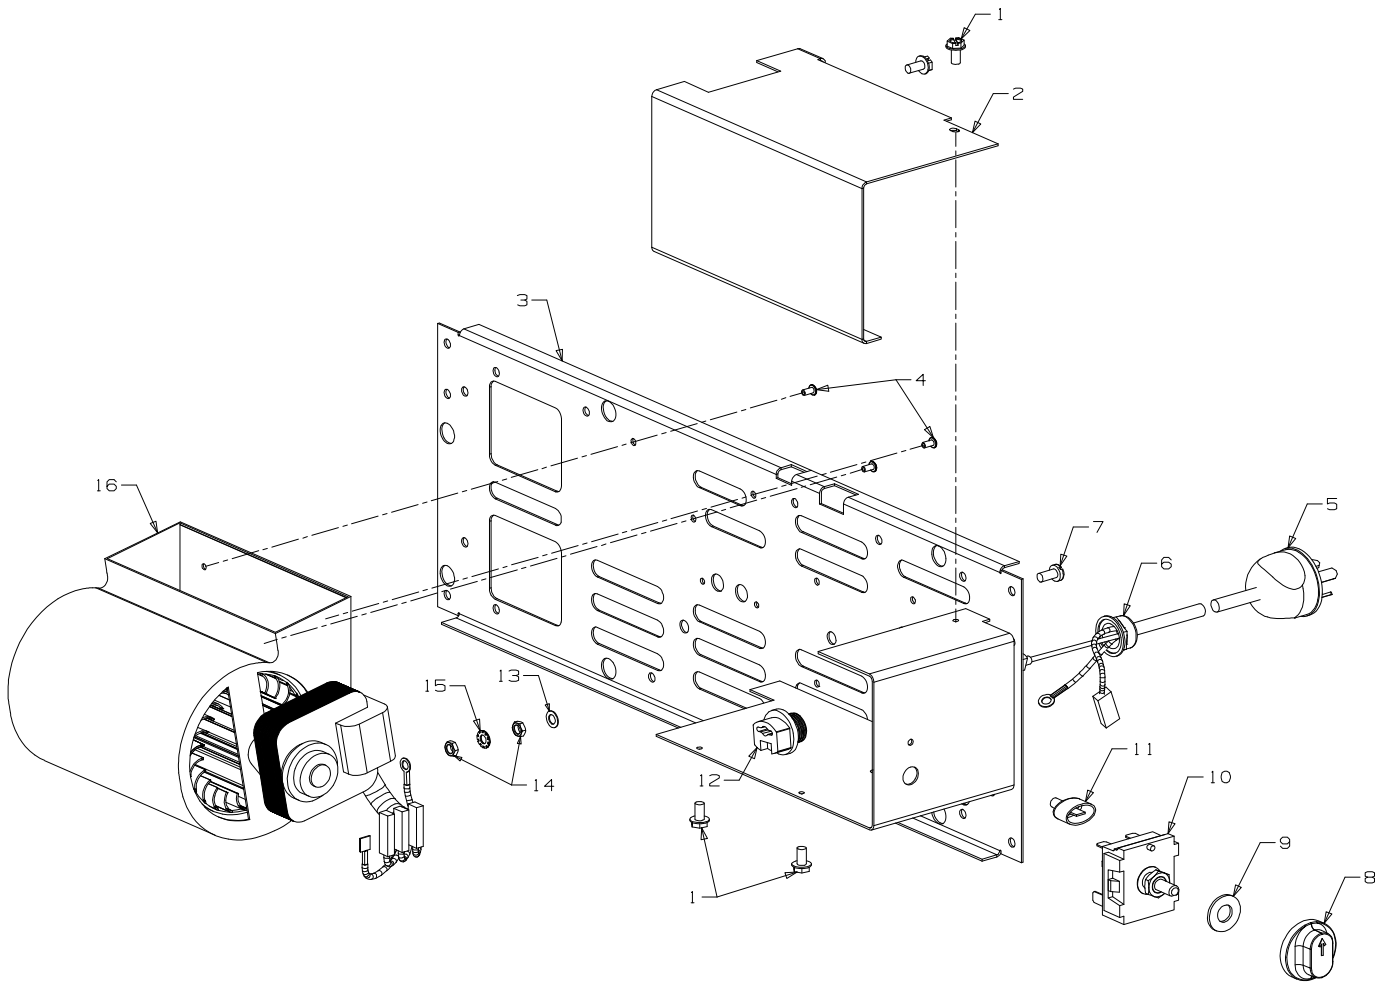

Part No's. 986364 Fan Assembly - Black

Item No	Part No	Description	Qty	Item No	Part No	Description	Qty
1	501110	Screw, S/T 6 x .25	4	9	501704	Washer, Flat 10 x 19 x 1.6	1
2	986187	Cover-Fan Motor	1	10	585624	Switch-4 Position	1
3	986192	Panel Assy-Fan - Black	1	11	588507	Terminal-Utilux, 6.3mm	1
4	501767	Rivet-Pop 3.2 Dia x 3.2	3	12	502068	Clamp-Cable	1
5	588086	Loom	1	13	503106	Washer, Flat M5	2
6	577089	Nut-Cable	1	14	501856	Nut, M5	2
7	501857	Screw, Pan M5 x 10	1	15	503371	Washer-Fan Disc 5 ID x 10 OD	1
8	585625	Knob-Fan Switch	1	16	586174	Fan-3 Speed	1